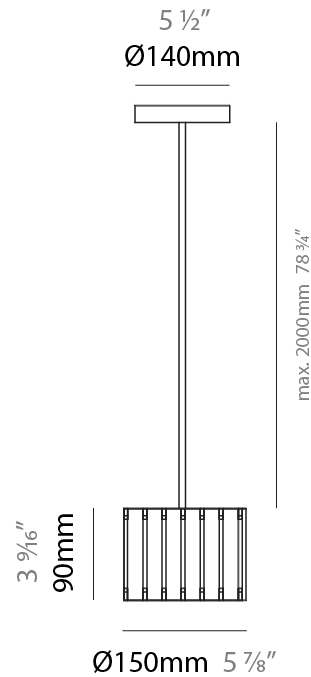

PROJECT	
TYPE	
SPECIFIER	
QUANTITY	
DATE	

LUZ OCULTA WOOD SUSPENSION

D51043- -
base number   Finish Options   Finish Options

1. To build a product code in our configurator select the specify button on the base model # product page
2. To build a manual product code on this datasheet choose from the options listed below in blue font and add the suffix to the base model #

GENERAL

Series: Luz Oculta
Subseries: Luz Oculta Wood
Brand: Fambuena
Division: Design
Mounting Type: Suspension
Mounting Location: Ceiling
Subcategory: Pendant

PHYSICAL

Shape: Rectangle
Diameter (mm): 150
Diameter (in): 5 7/8
Height (mm): 90
Height (in): 3 9/16
Light Distribution: Direct / Indirect
Fixture Finish: [DOW / NAT](#)
Holder Finish: [BRA / BRZ](#)
Fixture Material: Metal / Wood
Cable Details: Cable length 2000mm / 79"

ELECTRICAL

Number of Lamps: 1
Lamp Type: LED Retrofit
Lamp Shape: T4
Bulb Included: Bulb Not Included
Max. Wattage Per Lamp (W): 3
Lamp Base: G9
Input Voltage (V): 120

LED

OPTICAL

RATINGS AND CERTIFICATIONS

Certified By: Certified for North American Standards
IP rating: IP20